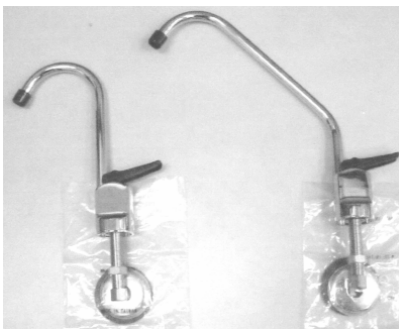

- Heavy Gauge 4 1/2" Stainless Steel Body.
- Brass Treaded Post.
- Brass Slip Nut.
- S. S. Spin Seal Basket.

List Price \$12.24 (ref: #17) 50/case

**Stock #12179
Easy Mount Basketstrainer**

- Stainless Steel Body and Basket.
- Three Thumb Screw Attachment.

List Price \$6.66 (ref: #1133EZD) 50/case

Plastic Body Sink Strainers

- Solid Color Throughout.
- Top Tightening.

Stock #8800 White Color
Stock #8801 Almond Color
Stock #8802 Biscuit Color
Stock #8804 Refrigerator White Color
 List Price \$16.96 (ref: *Opella* Style)

Quality
above the
competition!

KITCHEN SINK ACCESSORIES

**CHECK
THIS
OUT!**

**PVC Garbage Disposer
Flange with Stopper**

- Solid Color Throughout.

Stock #8810 White Color
Stock #8811 Almond Color
Stock #8812 Biscuit Color
Stock #8814 Refrigerator White Color
 List Price \$15.00

KITCHEN SPECIALTIES

Drinking Water Faucets

- Chrome Plated Brass.
- Complies with NSF #61-99 Standards.

Stock #14141 6" Spout List Price \$19.54
Stock #14143 10" Spout List Price \$21.96

Spray Head & Hose Assembly