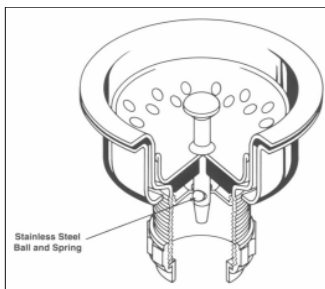

Model #228

Push-N-Seal Model #228

1. Deep body – polished chrome nickel stainless steel
   - Basket locked with Stainless Steel ball & spring
2. List Price $14.26 24/case

Model #1120

Extra heavy - Extra deep!

#1120 Spec model with heavy die cast nuts List Price $17.22
#1120BLTN As above, but heavy brass nuts List Price $19.96
24/case