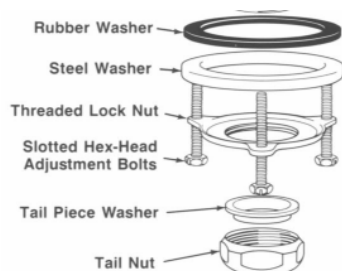

#2200

The Original !

Stocked Models:
#1000EZ List Price \$12.72
#711EZ List Price \$26.64

Add E-Z Mount to any basket strainer:
Allows quick installation by tightening the three adjustment bolts from underneath with a screwdriver or a hex socket.

**GARVIN
SPECIALTY DRAINS**

100% USA

Model #1215

- Deep drawn heavy gauge brass
- Stainless steel grid — 2 7/8" flange diameter
- Extra heavy nuts
- Fits all 2" to 2 1/4" openings

List Price \$9.04
24/case