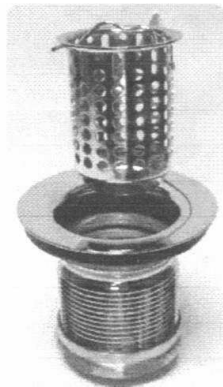

- Stainless Steel body and basket.
- Fits 3-1/2" to 4" diameter openings.
- Quality body threads and deep coupling nuts.

List Price \$7.26 (ref: #11) 50/case

Replacement Basket
Stock #12172
List Price \$1.68 each

**Stock #12174
Chromed Brass Basketstrainer**

- Heavy gauge brass body, chrome plated.
- THICK RUBBER SEALING GASKET
- HEAVY LOCKNUT, SPANNER WRENCH FRIENDLY
- S. S. basket with chrome post, rubber stopper.

List Price \$17.92 (ref: #SS250) 50/case

**Stock #12163
Deluxe Jr. Duo Basketstrainer**

- Heavy Brass body, 3" long shank.
- Heavy Brass locknut and coupling nut.
- C. P. Brass basket.

List Price \$18.06 25/case