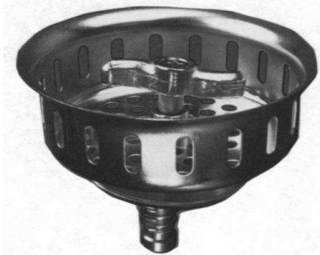

**GARVIN
SPECIALTY DRAINS**

100% USA

Model #1215

- Deep drawn heavy gauge brass
- Stainless steel grid — 2 7/8" flange diameter
- Extra heavy nuts
- Fits all 2" to 2 1/4" openings

List Price \$9.04
24/case

Model #3240

- Deep drawn heavy gauge brass
 - Stainless steel grid. — 4 1/2" flange diameter
 - Heavy gauge steel locking shell, zinc plated
- List Price \$16.42 24/case

Garvin Replacement Baskets

Model #R100

- Fits Garvin #1120 and 2240
 - Deep stainless steel with stainless steel post
 - Also fits Am. Std / Crane anti-swirl systems
- List Price \$5.78 24/case

Model #R221

- Burnished stainless steel
 - Fits Spin-N-Grin, positive seal
- List Price \$10.08 24/case