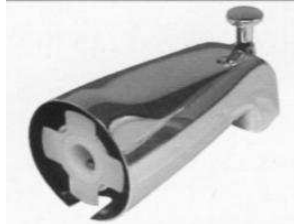

**SUNSHINE TUB SPOUTS**

Mixet Style Diverter Spout

Tub Filler Spouts

**5/8"od Slip Fit  
Stock # TS132  
List Price \$ 9.48**

**1/2" FIP Nose End  
Stock # TS137  
List Price \$ 6.68**

**Unique!** Mixet Style Diverter Spout  
Pull diverter provides positive seal without wasting water! Auto release and drain when water is shut off.  
**Stock # TS233 Slip Fit Spout List Price \$15.88**

Diverter Spouts

**5/8"od Slip Fit  
Stock # TS133  
List Price \$ 12.78**

**1/2" IP Nose Mount  
Stock # TS134  
List Price \$ 10.88**

**3/4"x1/2" FIP Rear Mount  
Stock # TS136**

Solid Brass Tub Filler  
1/2" FIP Nose End

**Stock # TS157  
List Price \$ 30.52**

  
Most styles are available in special finishes.  
All spouts shown are Chrome Plated.

Solid Brass Diverter  
3/4"x1/2" FIP

**Stock # TS156  
List Price \$ 35.42**