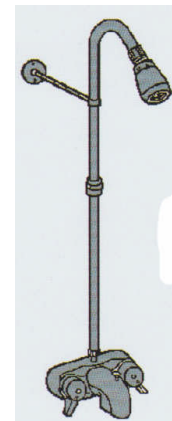

Top Hose Connection

Bottom Hose Connection

**3/4 x 1/2" Rear Mount**  
**Stock # TS138** List Price \$ 12.62

**3/4 x 1/2" Rear Mount**  
**Stock # TS135** List Price \$

Bottom Hose Connection

**1/2" c Slip Fit**  
**Stock # TS139** List Price \$ 11.06

Top Outlet Connection

**3/8" IPS Captured nut for Riser**  
**3/4 x 1/2" Rear Mount**

**Stock # TS145** List Price \$

**C.P. Add-A-Shower Unit**  
**Includes: bathcock, riser, showerhead,**  
**27"x42" ring, bracket.**

**Stock # R2200** List Price \$ 166.50

**C.P. Add-A-Shower**  
**With diverter spout**

**Stock # R2100**  
List Price \$ 66.12

**C.P. Add-A-Shower Unit**  
**Includes: bathcock, riser,**  
**showerhead, bracket.**