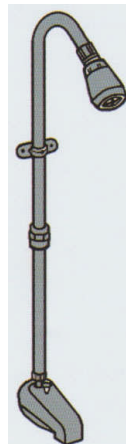

Top Hose Connection

Bottom Hose Connection

**3/4 x 1/2" Rear Mount**  
**Stock # TS138** List Price \$ 12.62

**3/4 x 1/2" Rear Mount**  
**Stock # TS135** List Price \$

Bottom Hose Connection

**1/2" c Slip Fit**  
**Stock # TS139** List Price \$ 11.06

Top Outlet Connection

**3/8" IPS Captured nut for Riser**  
**3/4 x 1/2" Rear Mount**

**Stock # TS145** List Price \$

**C.P. Add-A-Shower Unit**  
**Includes: bathcock, riser, showerhead,**  
**27"x42" ring, bracket.**

**Stock # R2200** List Price \$ 166.50

**C.P. Add-A-Shower**  
**With diverter spout**

**Stock # R2100**  
List Price \$ 66.12

**C.P. Add-A-Shower Unit**  
**Includes: bathcock, riser,**  
**showerhead, bracket.**