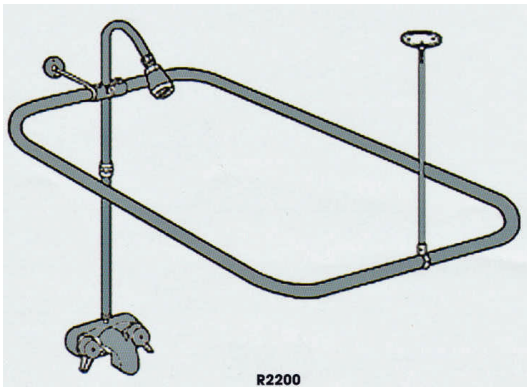

Top Hose Connection

Bottom Hose Connection

**3/4 x 1/2" Rear Mount**  
**Stock # TS138** List Price \$ 12.62

**3/4 x 1/2" Rear Mount**  
**Stock # TS135** List Price \$

Bottom Hose Connection

**1/2" c Slip Fit**  
**Stock # TS139** List Price \$ 11.06

Top Outlet Connection

**3/8" IPS Captured nut for Riser**  
**3/4 x 1/2" Rear Mount**

**Stock # TS145** List Price \$

**C.P. Add-A-Shower Unit**  
**Includes: bathcock, riser, showerhead,**  
**27"x42" ring, bracket.**